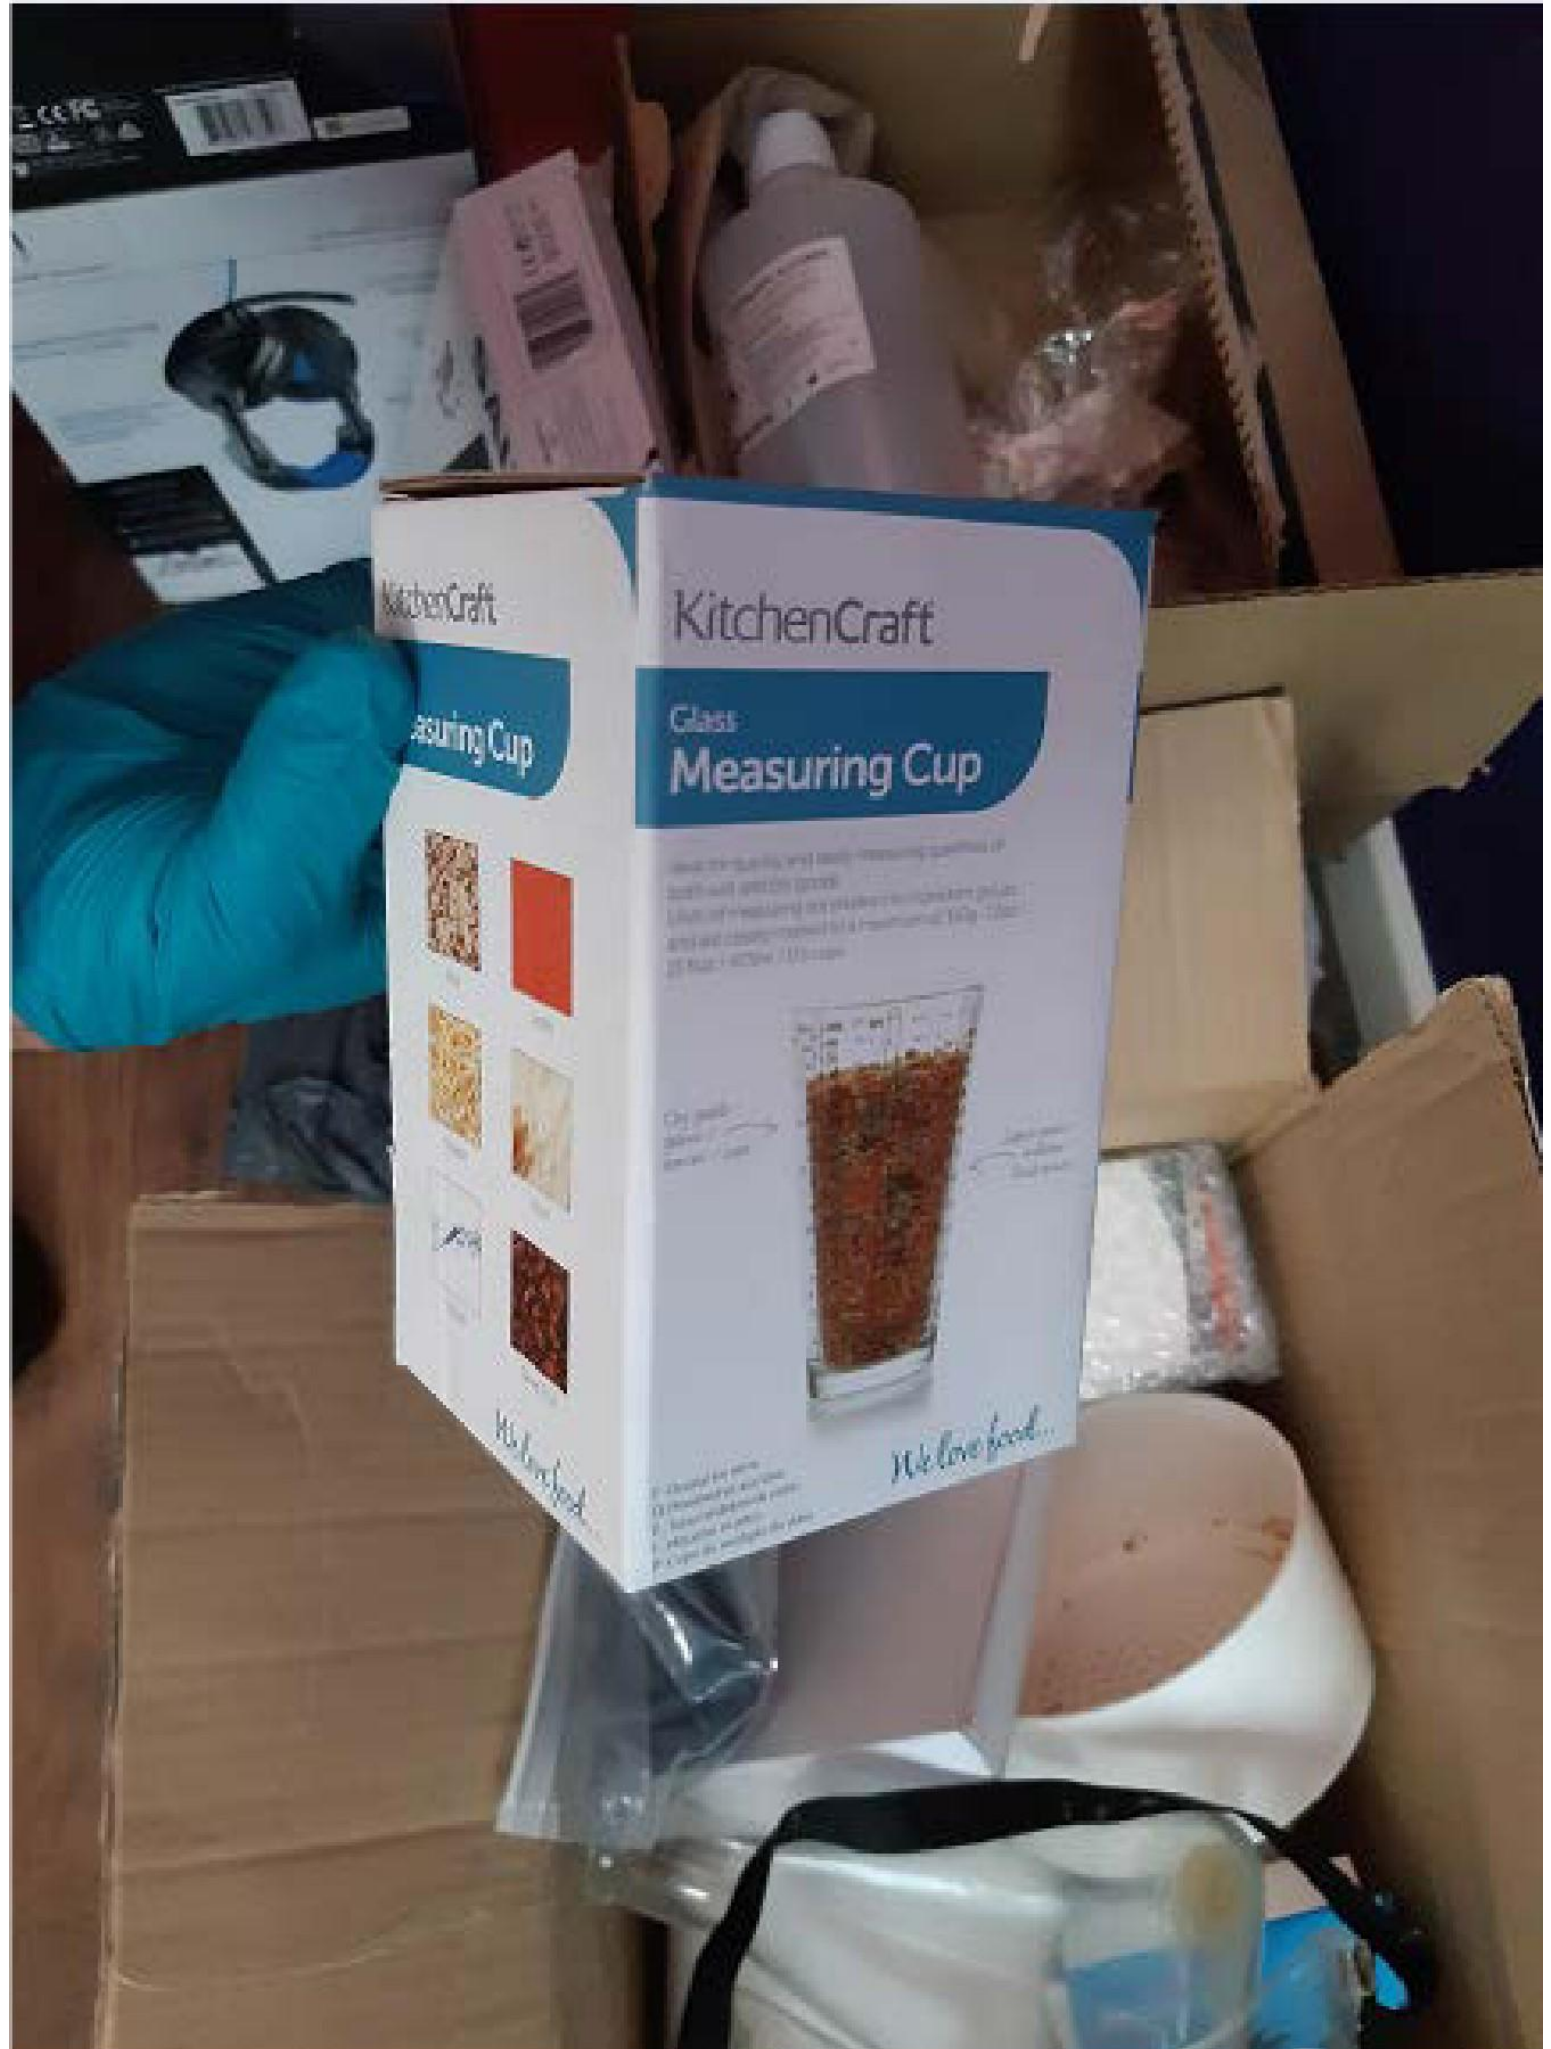

MERP007641_0013