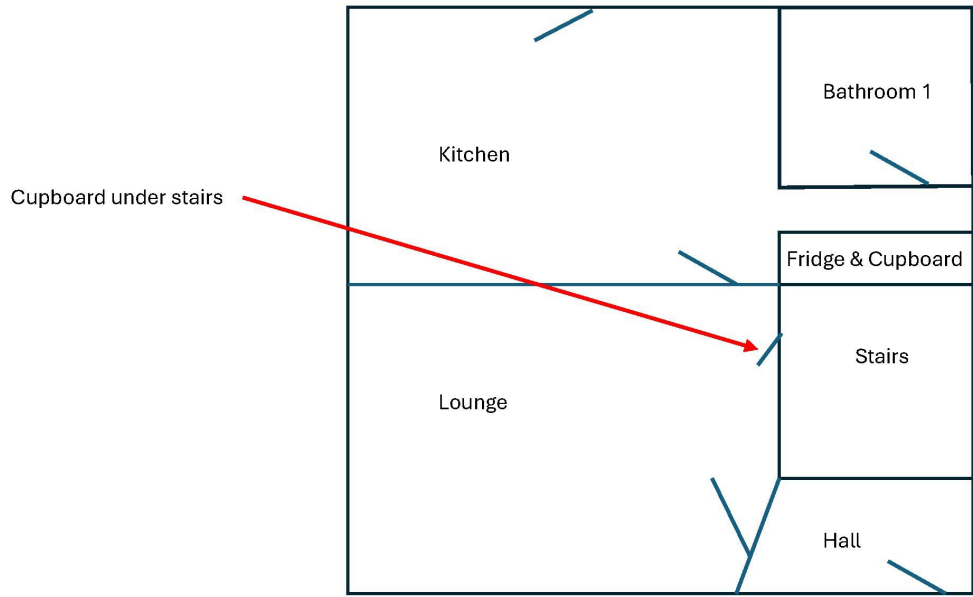

10 Old School Close, Ground Floor

This sectorised plans of 10 Old School Close have been completed by:  
Mathew SHAW  
Sgt 2221  
Merseyside Police  
02/08/2024

OFFICIAL SENSITIVE

10 Old School Close, First Floor

This sectorised plans of 10 Old School Close have been completed by:  
Mathew SHAW  
Sgt 2221  
Merseyside Police  
02/08/2024

10 Old School Close, Loft/roof space

This sectorised plans of 10 Old School Close have been completed by:  
Mathew SHAW  
Sgt 2221  
Merseyside Police  
02/08/2024