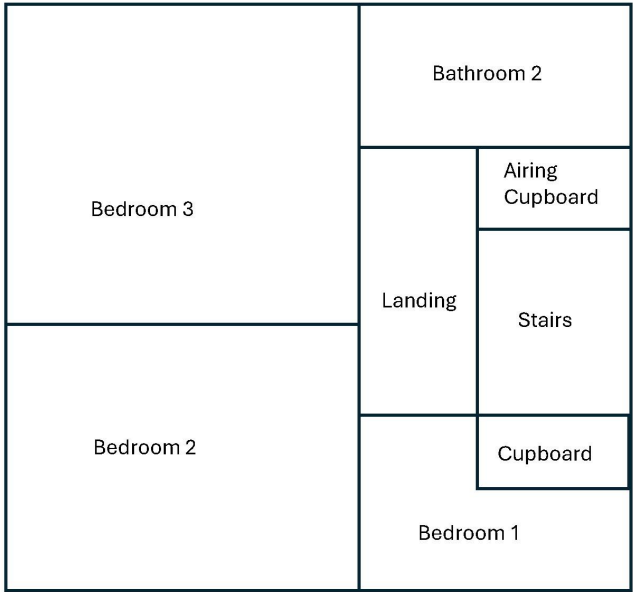

10 Old School Close, Ground Floor

This sectorised plans of 10 Old School Close have been completed by:  
Mathew SHAW  
Sgt 2221  
Merseyside Police  
02/08/2024

OFFICIAL SENSITIVE

10 Old School Close, First Floor

This sectorised plans of 10 Old School Close have been completed by:  
Mathew SHAW  
Sgt 2221  
Merseyside Police  
02/08/2024

10 Old School Close, Loft/roof space

This sectorised plans of 10 Old School Close have been completed by:  
Mathew SHAW  
Sgt 2221  
Merseyside Police  
02/08/2024